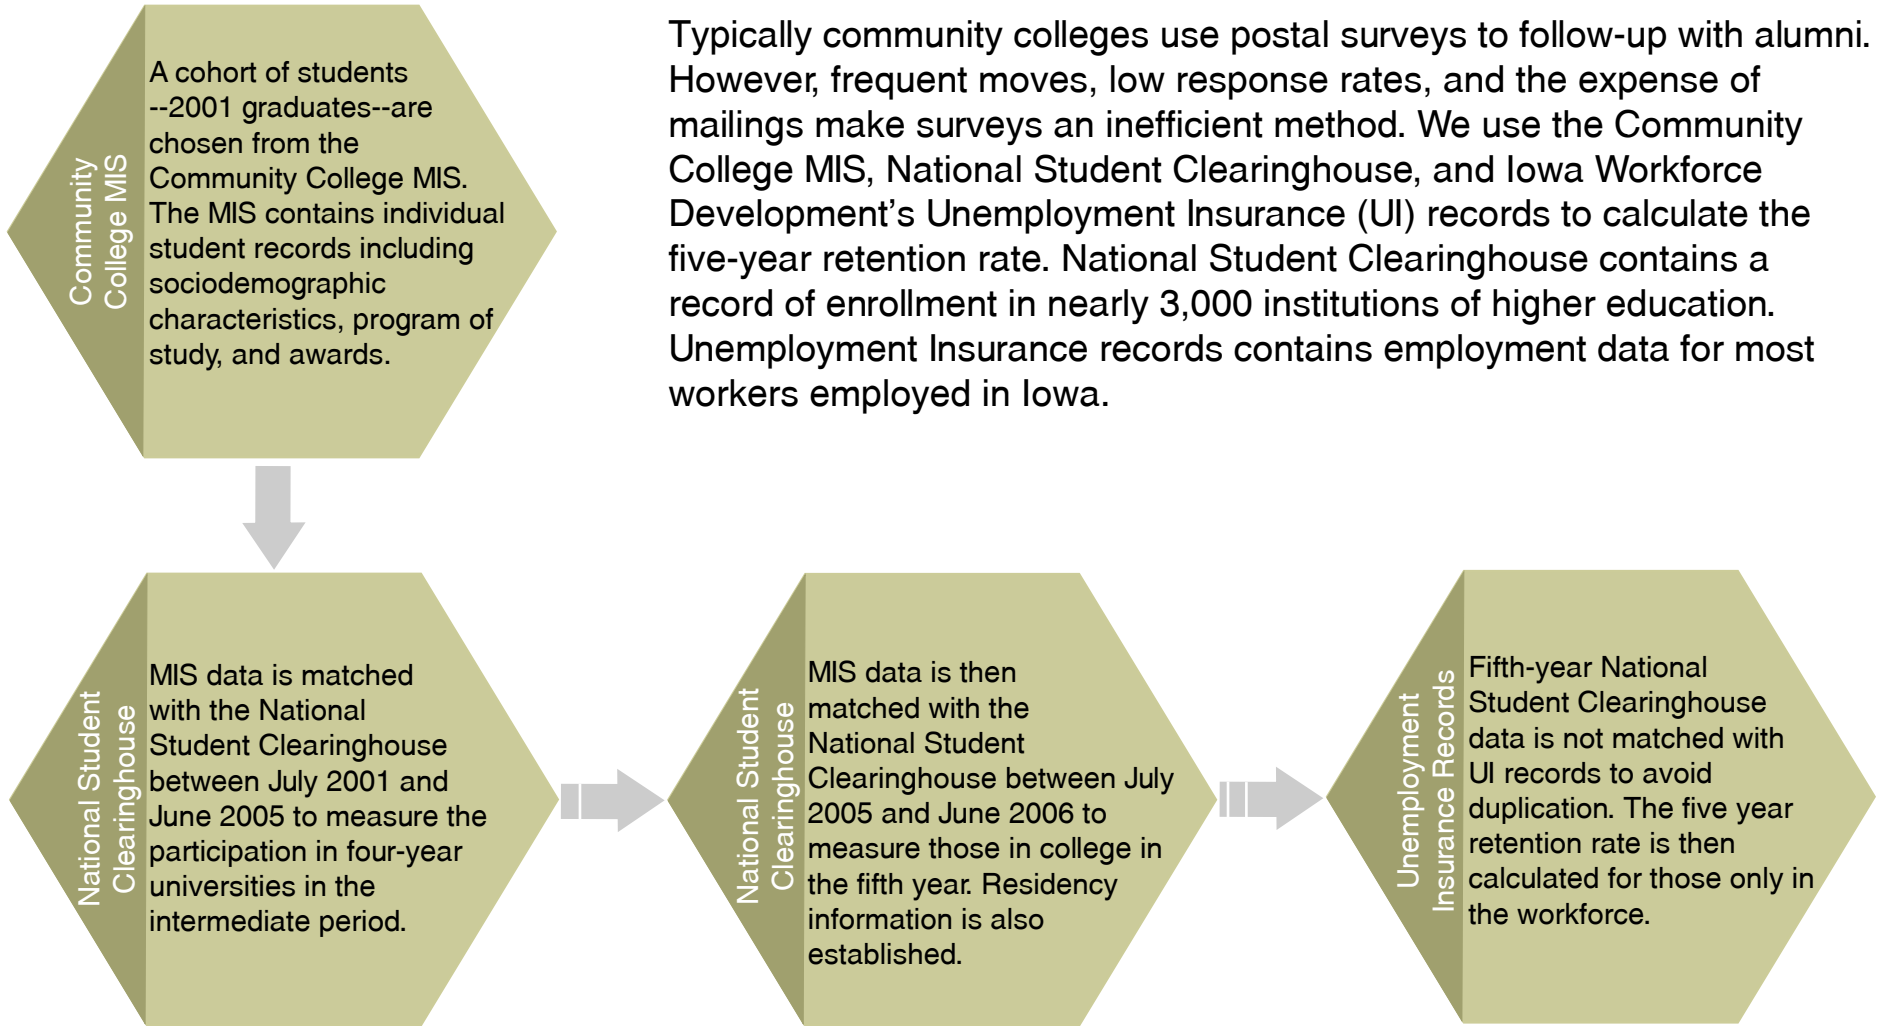

## Method

## Results

Seventy-eight percent of the 11,222 graduates from 2001 were either working or attending college in Iowa five years after graduation. Sixty-nine percent of all students were working in Iowa, while 9.3 percent were in a college in Iowa. Over 17 percent of students were working in other states and 4.4 percent were still in an out-of-state college in the fifth year.