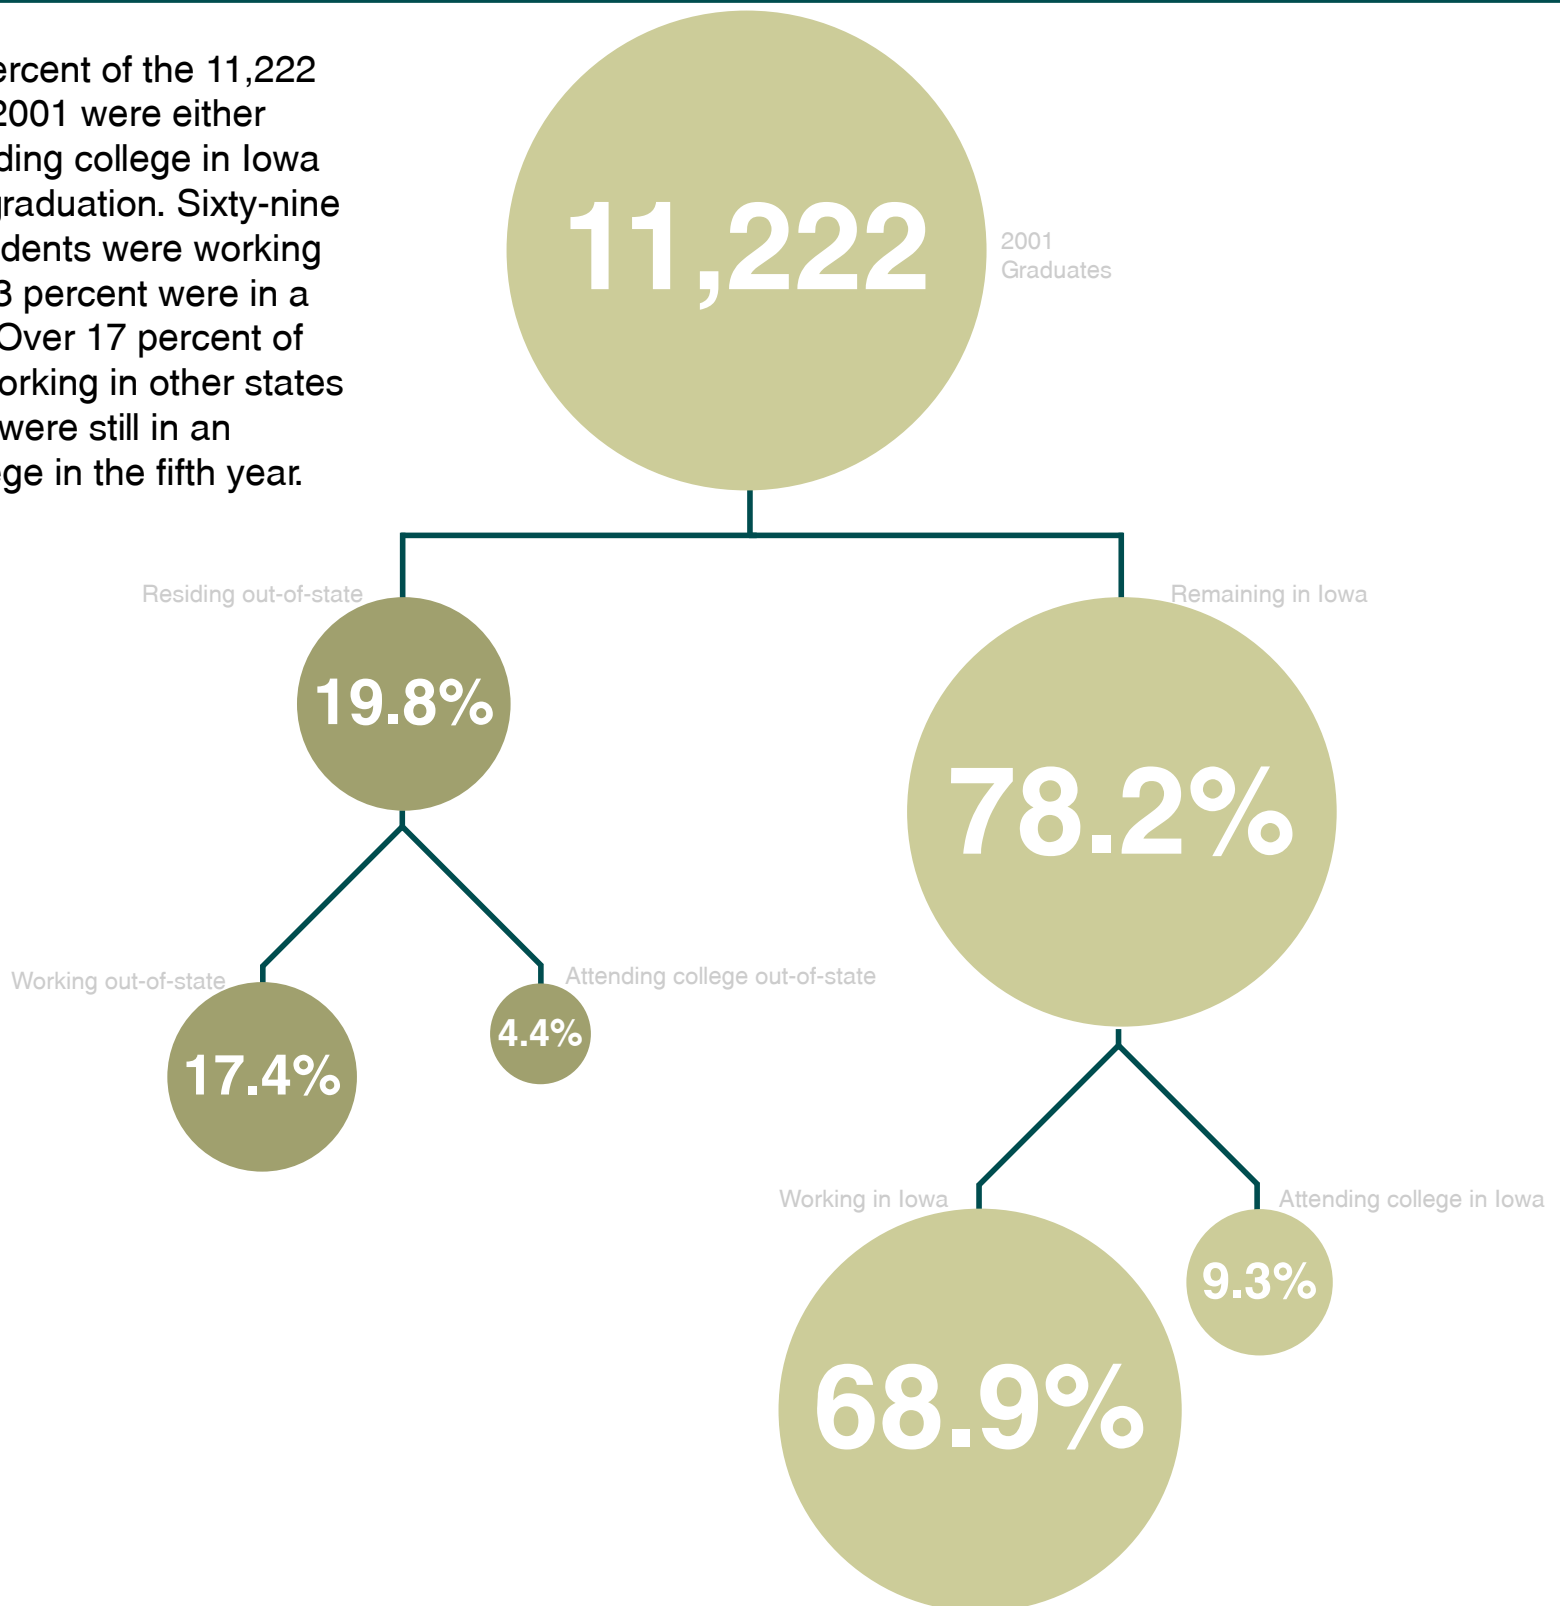

## Method

## Results

Seventy-eight percent of the 11,222 graduates from 2001 were either working or attending college in Iowa five years after graduation. Sixty-nine percent of all students were working in Iowa, while 9.3 percent were in a college in Iowa. Over 17 percent of students were working in other states and 4.4 percent were still in an out-of-state college in the fifth year.